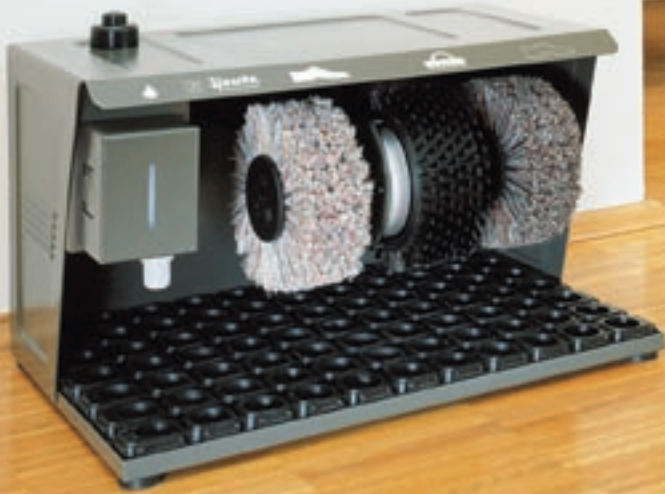

Easy Comfort

**Case:**

graphite

Dimension:49 cm x 32 cm x 31 cm
width x depth x height**Polish dispenser:**

0.2 liter with plastic ball valve

Brushes:2 polishing brushes
1 pre-cleaning brush
Ø 13 cm x 6 cm
diameter x width**Weight:**10 kg net,
11 kg gross**Contact switch:**

on the case

Power supply:230 volt
(110 volt optionally),
100 watt,
1100 rpmgraphite
(RAL 7022)

Easy Comfort brings professional shoe shine service into every home. Small, light and user friendly the **Easy Comfort** finds a place in every nook and cranny.

Thus there are no excuses for dirty shoes any longer. Two polishing and a nylon pre-cleaning brush provide a quick and efficient cleaning and polishing of any shoe.

Ronda CountryStyle

The **Ronda CountryStyle's** unique charm is a result of the real wood case.

Case:oak bright, oak rustic,
customizable finish**Dimension:**52 cm x 30 cm x 90 cm
width x depth x height**Polish dispenser:**

0.75 liter with ball valve

Brushes:2 polishing brushes
1 pre-cleaning brush
Ø 13 cm x 7 cm
diameter x width**Weight:**