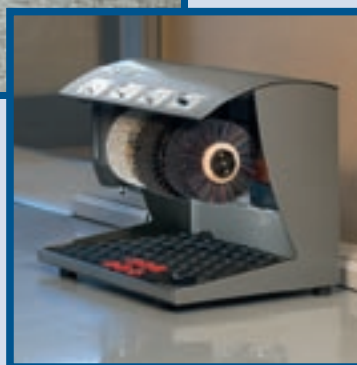

## Elégance Couleur

Compact, powerful and adaptable – these are the persuasive arguments of the **Elégance Couleur**.

The classy and solid design can be integrated with ease into any environment and due to its size the machine will not need much space.

*Elégance Couleur, claret*

silver  
(RAL 9006)

claret  
(RAL 3004)

black  
(RAL 9005)

graphite  
(RAL 7022)

every RAL-Color

*Elégance Couleur, graphite*

**Case:**

coated steel  
(available in: graphite, silver, black, claret or any RAL color)

**Dimension:**

50 cm x 30 cm x 36 cm  
*width x depth x height*

**Polish dispenser:**

1 polish dispenser (0,75 liter with stain-less steel ball valve)